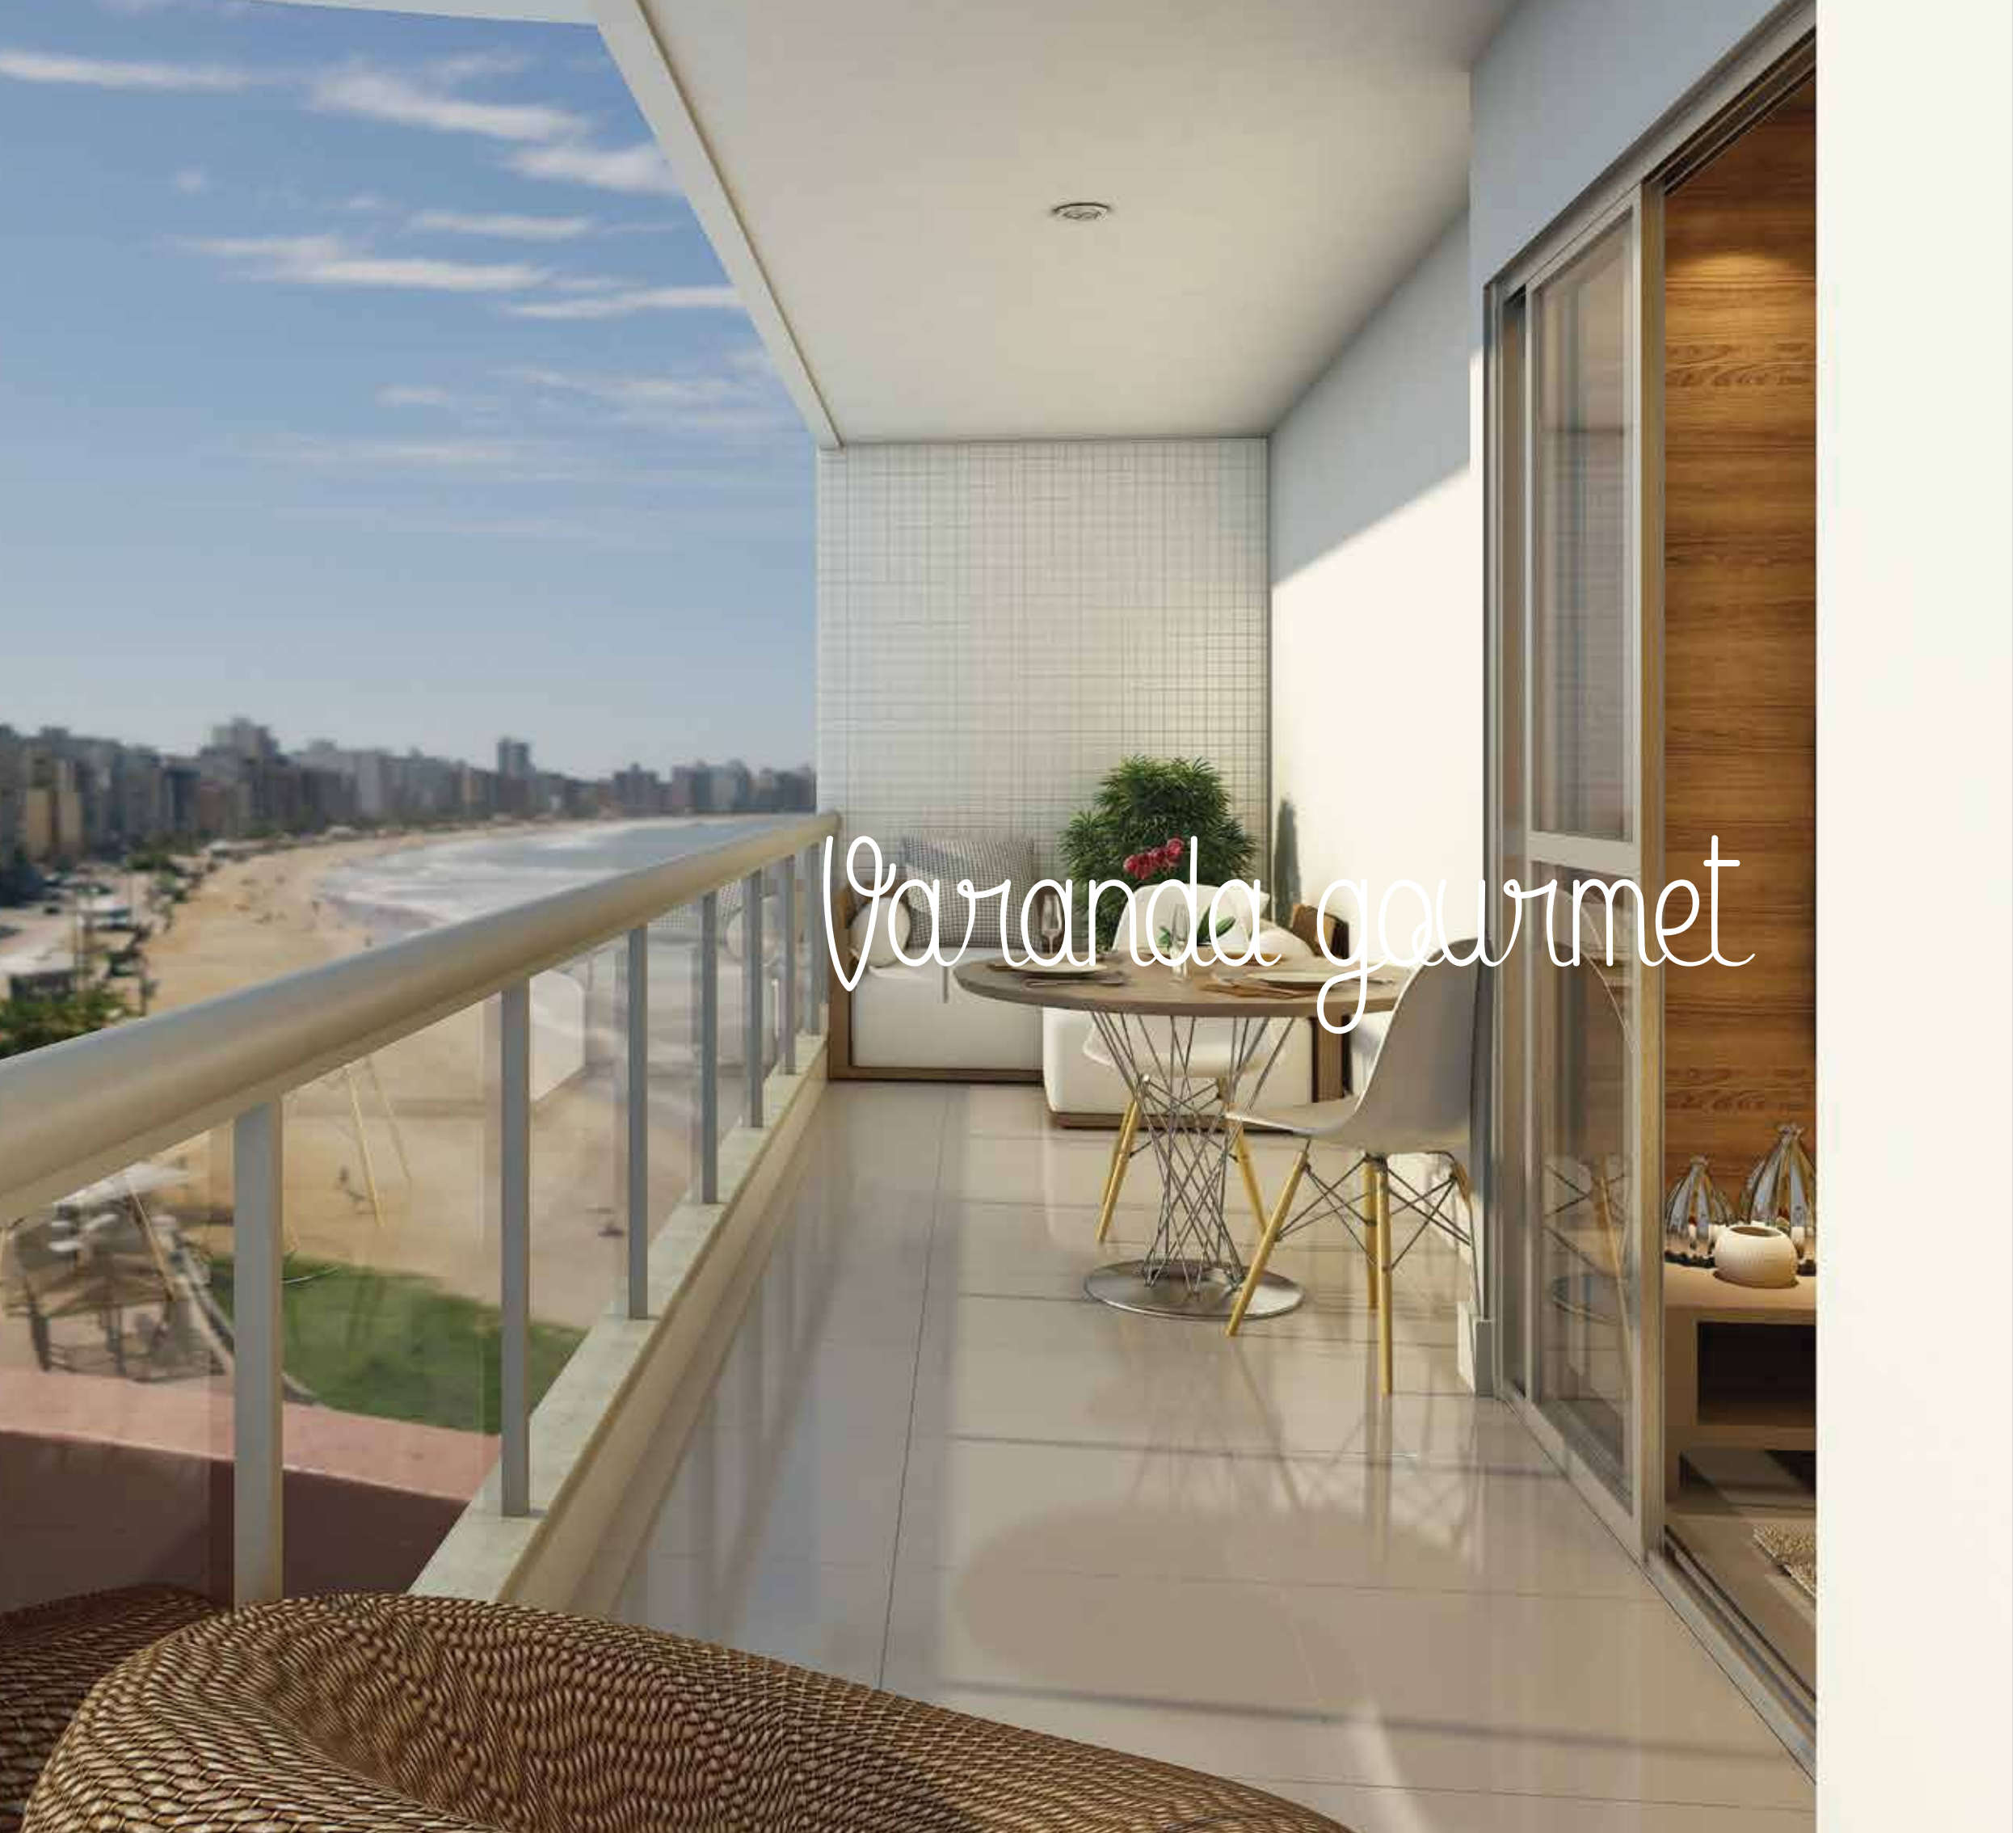

Vista simulada do apartamento 702, coluna 02.

Varanda gourmet